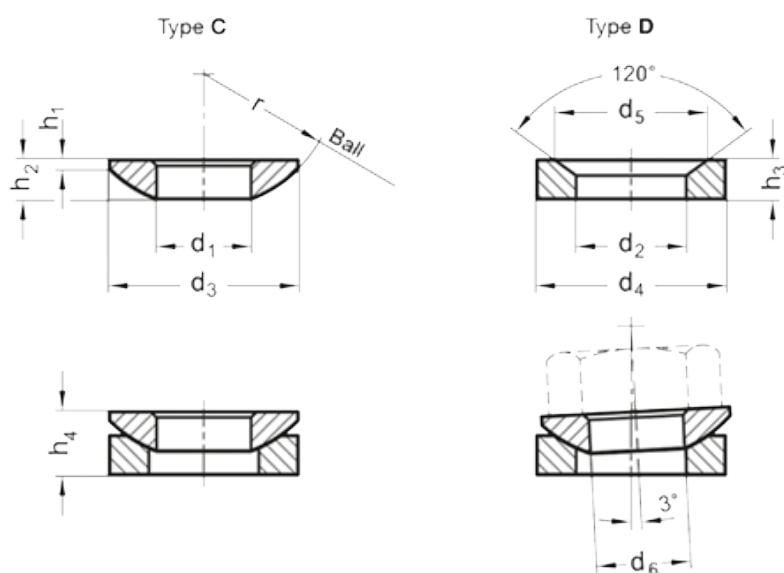

Article number: 208060041

Description: E+G Sphericalwasher female DIN 6319-7,1-D-NI
Stainless Steel 1.4305

Measures

d2 = 7.1
d4 = 12
d5 = 11.0
d6 = M6
H3 = 2.8
H4 = 4.2